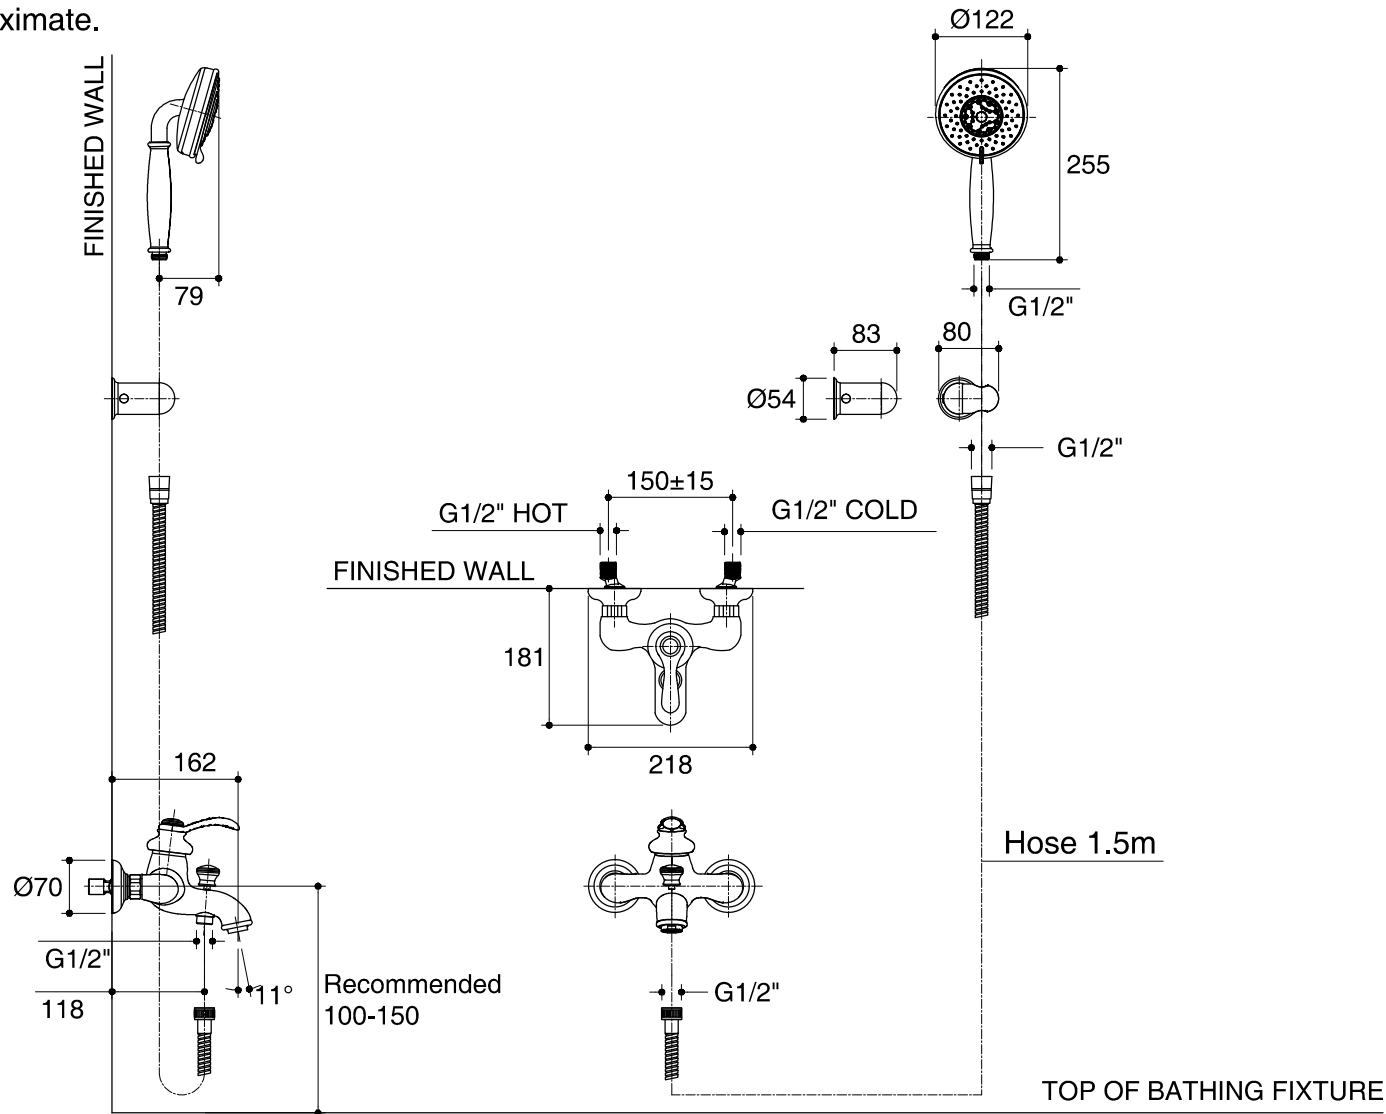

Dimensions are approximate.

Unit: mm

SKU	K-72695T-B4
Name	FAIRFAX
Description	EXPOSED WALL-MOUNT BATH SHOWER MIXER

KOHLER

*The recommended dimension for installation can be adjusted according to user preferences and layout.